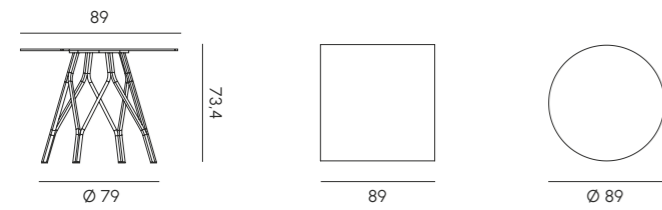

Tavolo contract 4 razze 89x89 - Ø 89
4 spokes contract table 89x89 - Ø 89