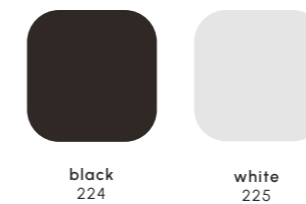

Structure
Aluminium

Top
Stoneware

Tavoli contract
Contract tables

Structure
Steel

Top
HPL

Lettino Sunbed

Colori disponibili Available colors

Structure and seat covering Aluminium and Textilene®