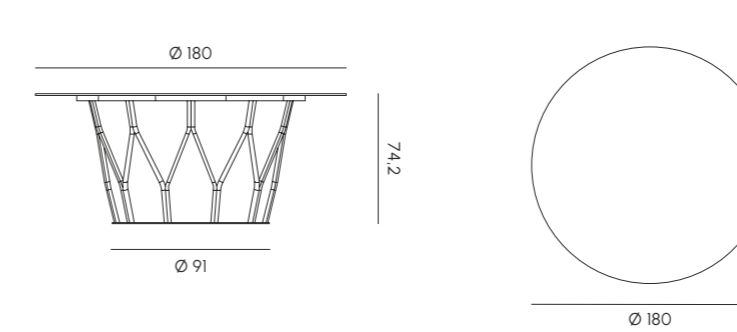

Tavolo da pranzo Ø180 *
Dining table Ø180