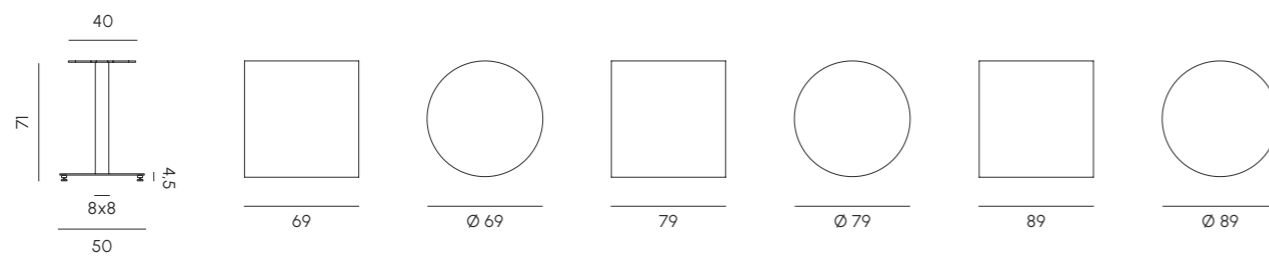

Tavolo contract con basamento centrale
Contract table with central base

Le immagini dei materiali e dei colori sono indicative, in quanto possono subire lievi variazioni in stampa.
The materials and colors images serve as a mere indication, as they can vary slightly when printed.

Struttura tavoli da pranzo	Estruso di alluminio verniciati a polveri iposidiche.	Dining table frame	Epoxy powder-coated extruded aluminium
Piano tavoli da pranzo	Alluminio, Gres porcellanato	Dining table top	Aluminium, Porcelain stoneware
Struttura tavoli contract	Acciaio con trattamento cataforesi e alluminio verniciato a polveri	Contract table frame	Steel with cataphoresis treatment and powder-coated aluminum
Piano tavoli contract	HPL	Contract table top	HPL