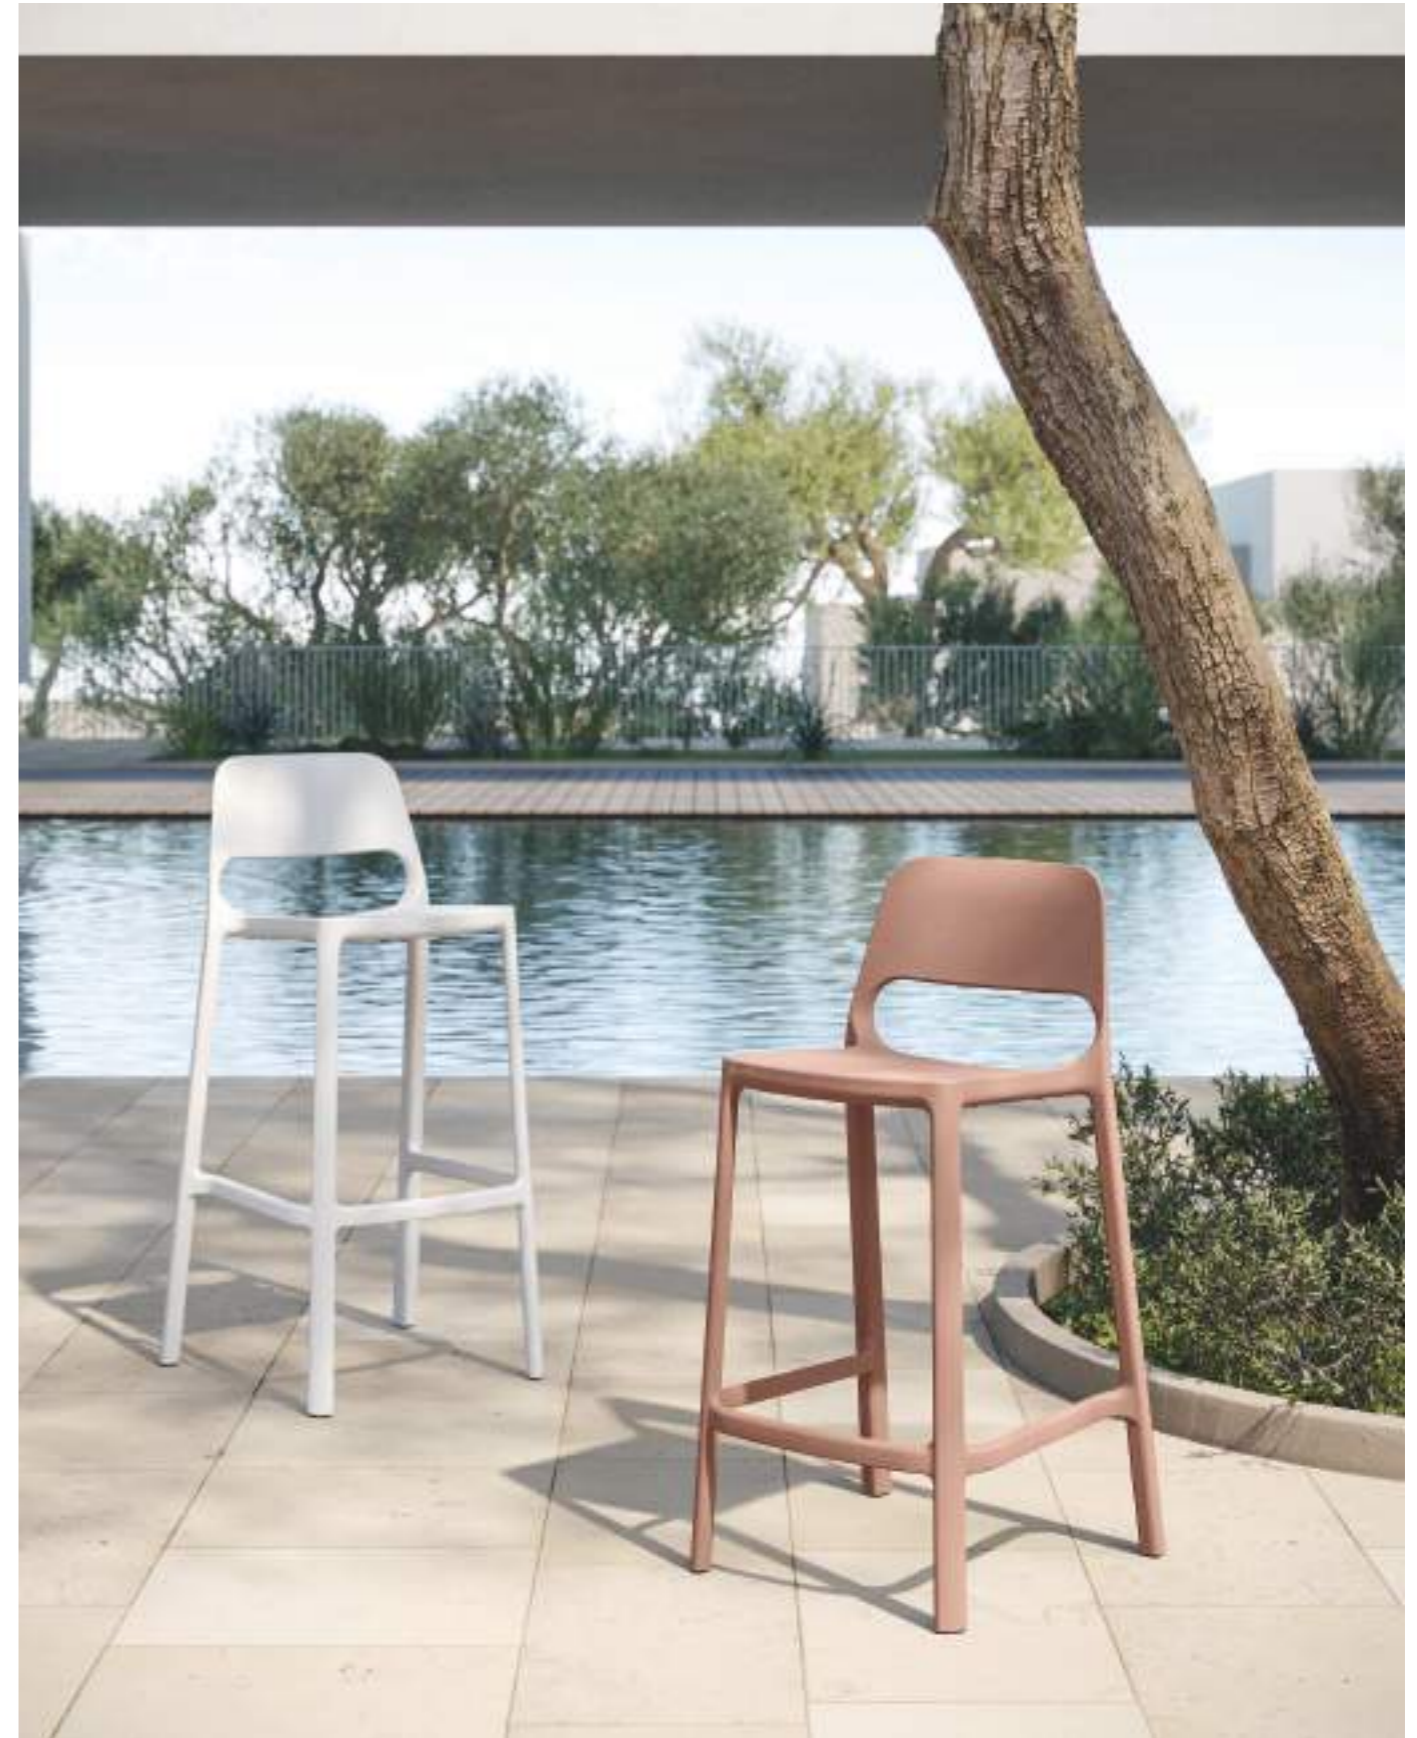

Tina sedia con braccioli, Maja tavolo contract
Tina chairs with armrests, Maja contract table

Tina sgabelli h91, h101 cm
Tina stools h91, h101 cm

LOUIS

Design by MY YOUR

Louis materassoni galleggianti
Louis floating lounge mattresses