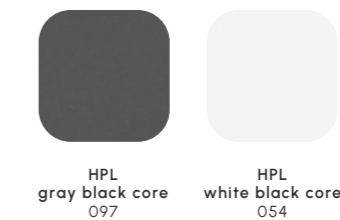

Structure
Aluminium

Top
Stoneware

Tavoli contract
Contract tables

Structure
Steel

Top
HPL

Lettino Sunbed

Colori disponibili Available colors

Structure and seat covering Aluminium and Textilene®