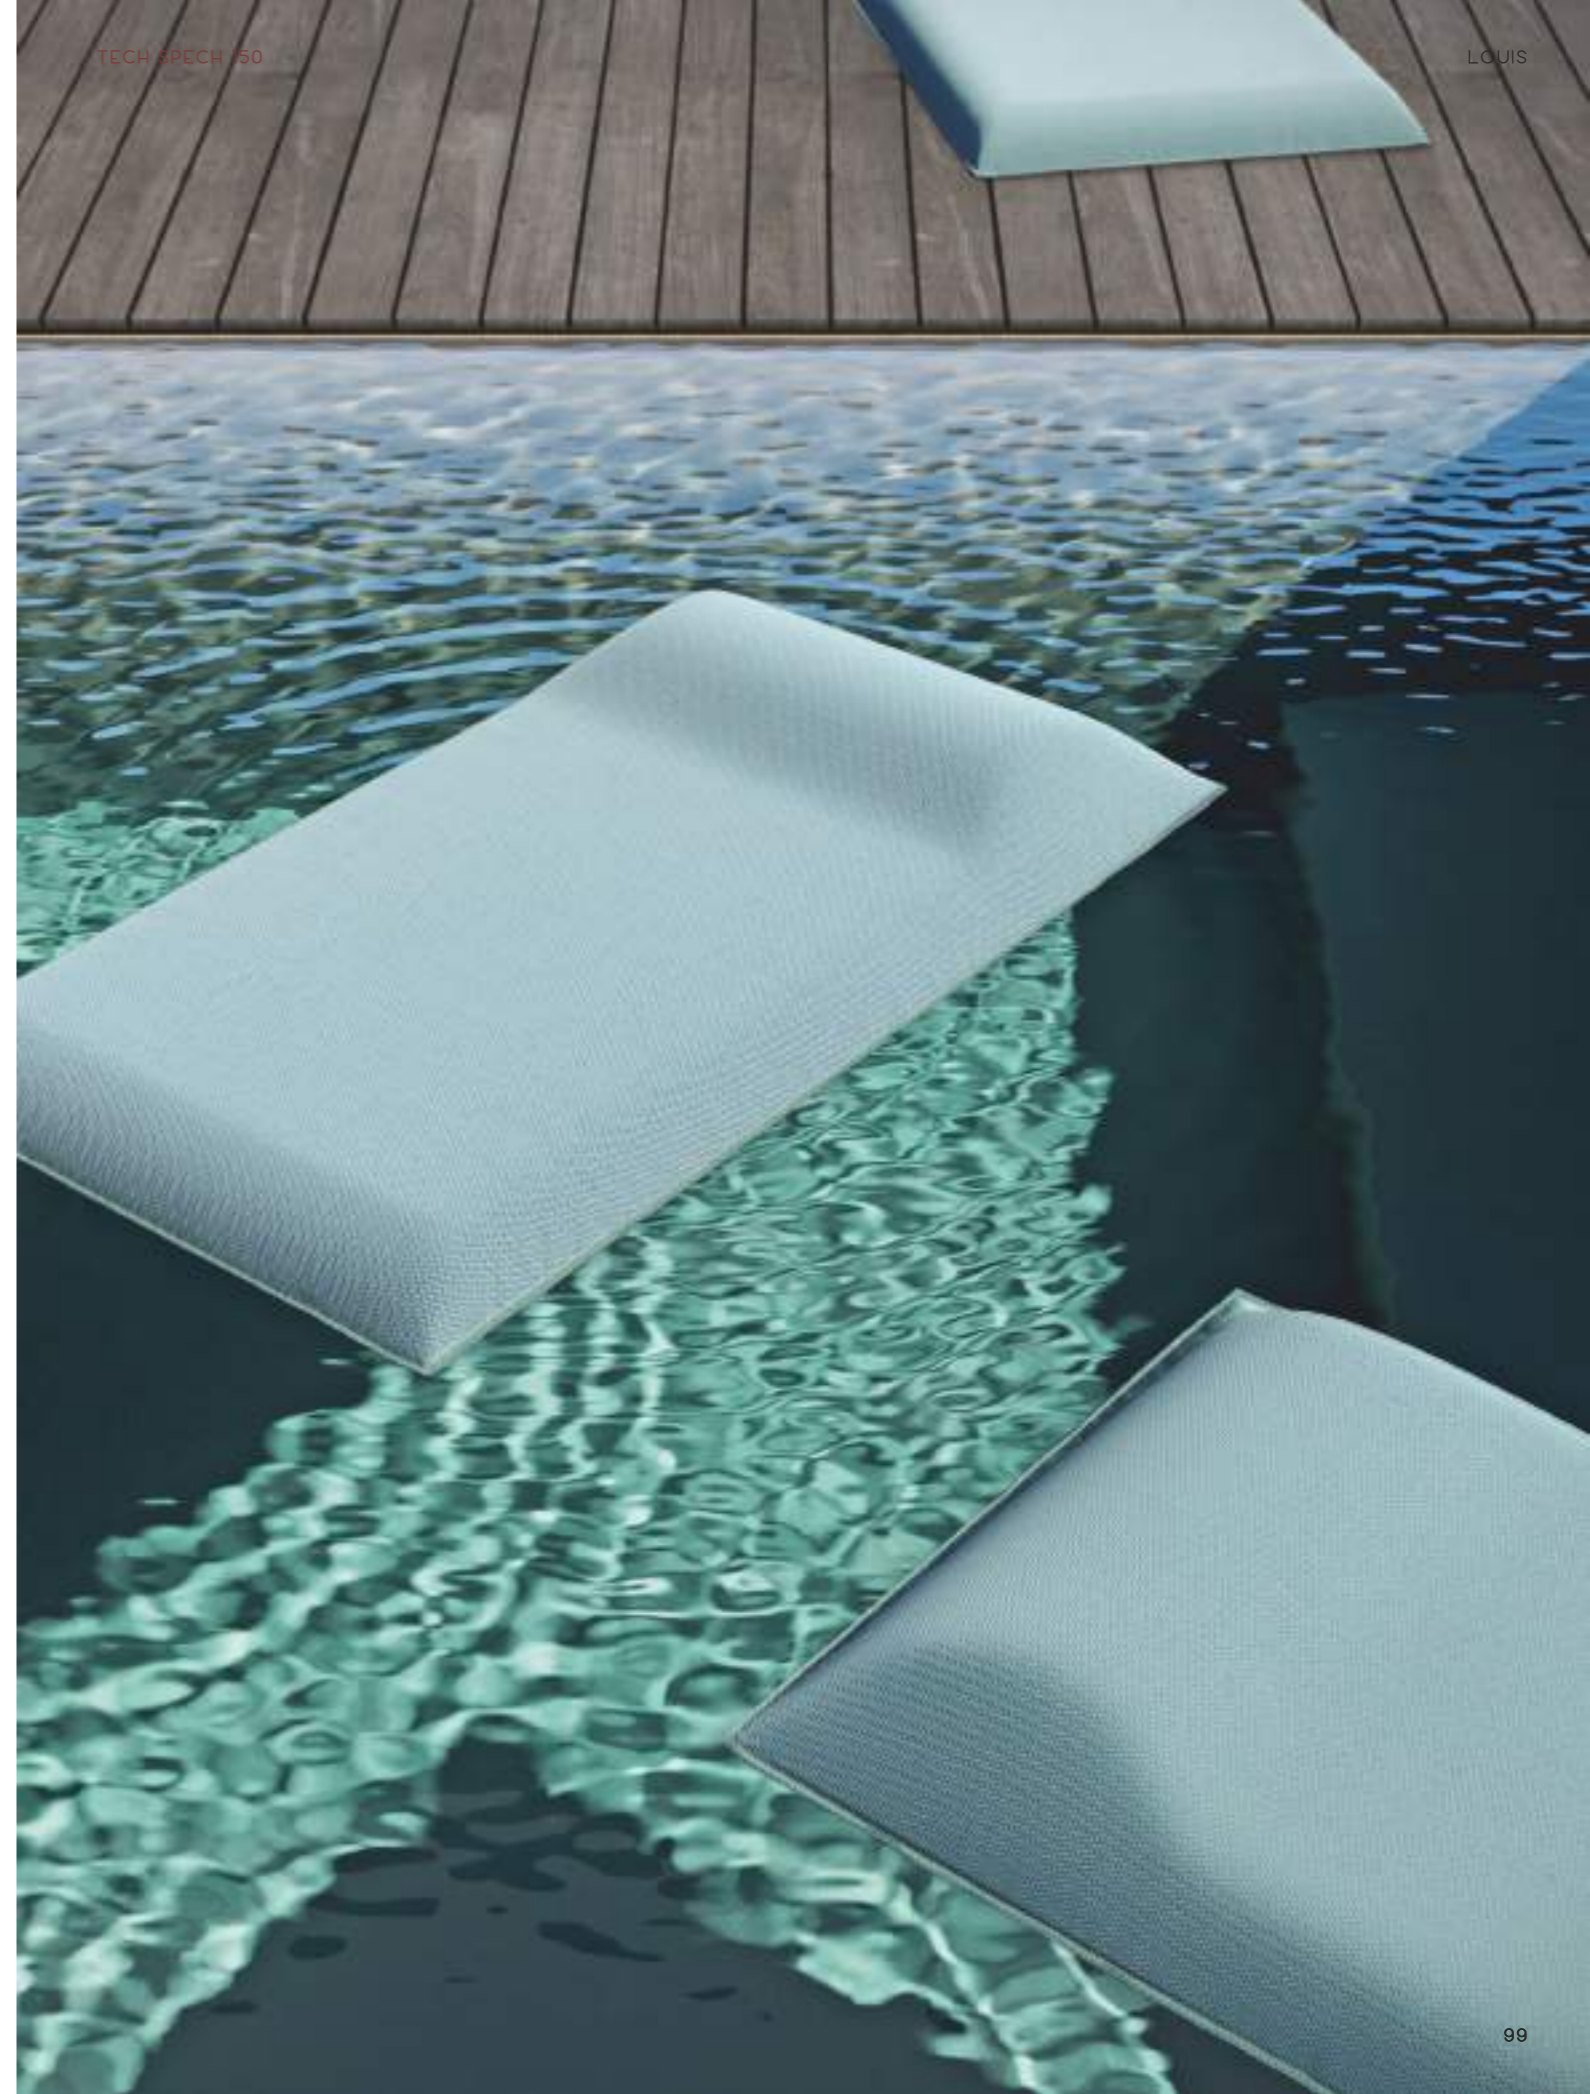

Louis is the new floating mattress, the result of research that places comfort at the center of the user's outdoor experience at all times. This mattress, with its linear aesthetics and rigid structure, has been designed to ensure easier ascent from the water and always make you feel secure while fully enjoying the lightness of the water's surface and the warmth of the sun. For a relaxation experience in perfect harmony with nature, Louis is available in four exclusive colors: blue, reminiscent of the color of the sea; juta, inspired by the warmth of the sand and the soft, white beach tones; yellow, like the sun; and orange, one of the spectacular hues offered by the sunset to twilight. With its refined appearance, functional qualities, and the quality of Italian craftsmanship, Louis is the design mattress that didn't exist before and stylishly complements your outdoor furniture set.