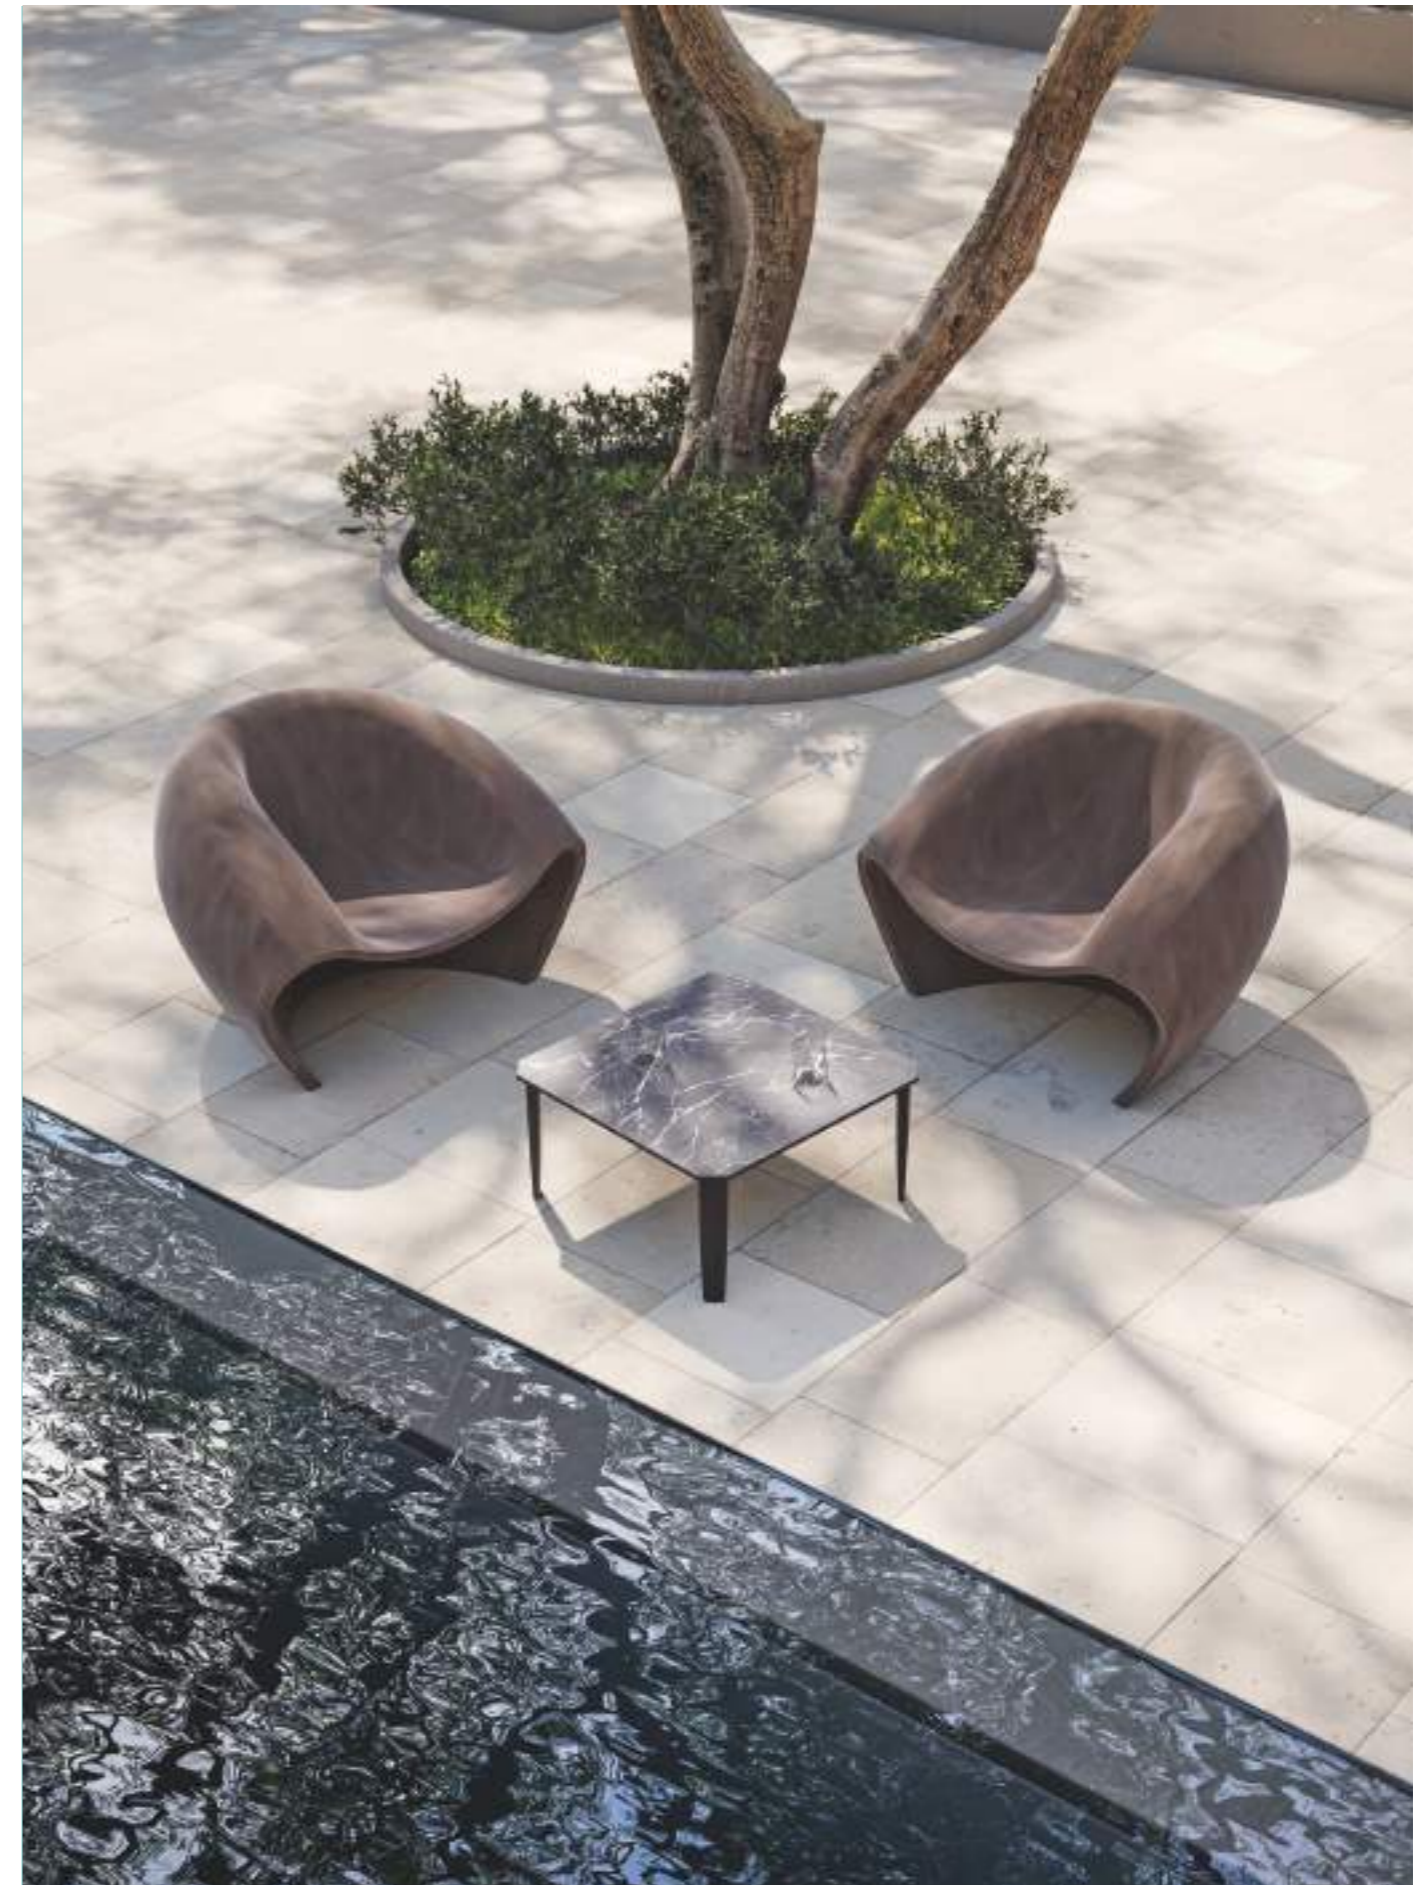

Corda Rope

Backrest
Push Rope

Backrest
Maja chair

Textilene®

Seat covering
Push Rope -
Maja chair / sunbed

Ecopelle Eco-leather

Covering
Louis

* Alcuni colori sono disponibili solo per ordini superiori a 6 pz. Si rimanda, pertanto, al listino.
Some colors are available only for orders over 6 pcs. We therefore refer to the price list.