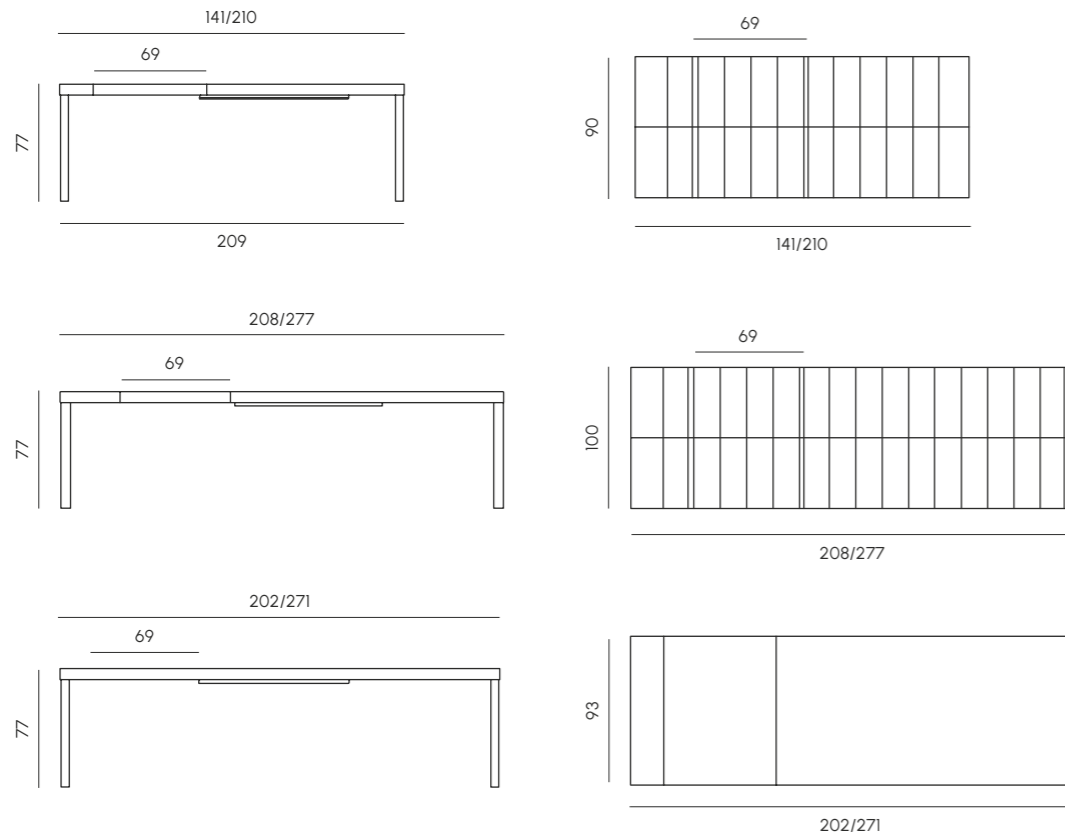

Tavolo da pranzo
Dining table