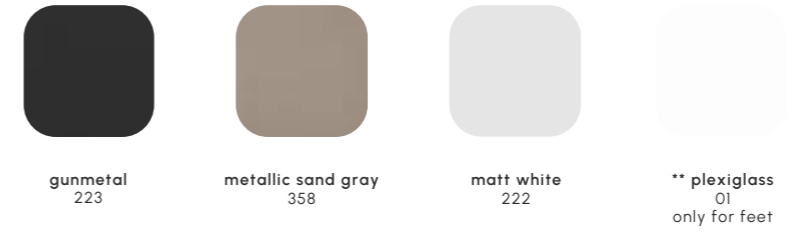

Colori disponibili
Available colors

Structure, columns and feet*
Aluminium / Plexiglass (only for feet)

* struttura e colonne possono essere in colori diversi.
* structure and columns can be in different colors.

** i piedi si abbinano al colore della struttura o possono essere in plexiglass trasparente.
** feet can match the color of the frame or can be made of transparent plexiglass.